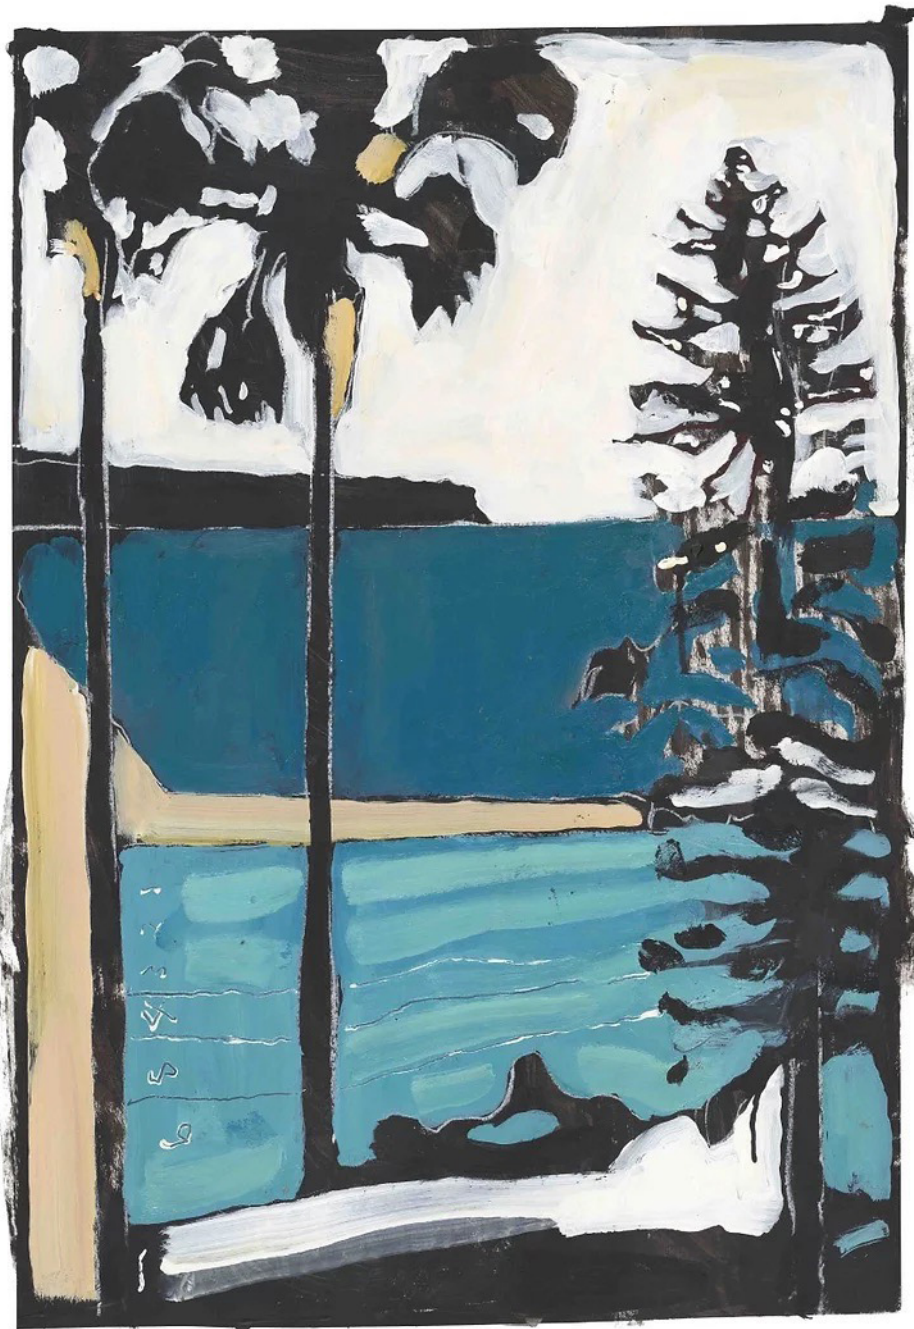

STAGES OF
By Louisa Wayling THE DAY

Composition
Artist Series

'Red Moon' from series; Stages of the Day.
By Louis Wayling, 2022
Oil & Acrylic on canvas, Framed in Tasmanian Oak
600mm x 540mm

\$6,800.00

'On a Still Night' from series; Stages of the Day.

\$860.00 (a1) per unit, unframed.

'Dreaming at Dusk' from series; Stages of the Day.
By Louis Wayling, 2022
Oil & Acrylic on canvas, Framed in Tasmanian Oak
600mm x 540mm

\$6,800.00

'Hibiscus Oasis' from series; Stages of the Day.
By Louis Wayling, 2022
Oil & Acrylic on canvas, Framed in Tasmanian Oak
360mm x 360mm

\$3,200.00

'West head lookout'

By Louis Wayling, 2021

Oil & Acrylic on paper, Framed in Tasmanian Oak
594mm x 841mm

\$3,200.00

'Pittwater at dusk'
By Louis Wayling, 2021
Oil & Acrylic on paper, Framed in Tasmanian Oak
594mm x 841mm

\$3,200.00

'Palmy Pool'

By Louis Wayling, 2021

Oil & Acrylic on paper, Framed in Tasmanian Oak
594mm x 841mm

\$3,200.00

'Sail in the bay'
By Louis Wayling, 2021
Oil & Acrylic on paper, Framed in Tasmanian Oak
594mm x 841mm